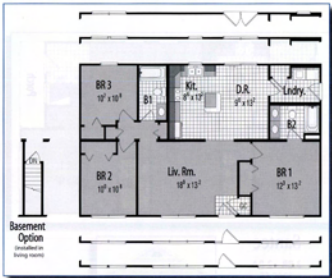

Pinehurst
1,155 SF

Ranch Plans

Pinehurst

3 BR - 2 BA
1155 SF

27'-6" x 38' x 46' + 2'-9" bump out

Augusta

3 BR - 2 BA
1210 SF
27'-6" x 44'

Santee

3 BR - 2 BA
1265 SF
27'-6" x 44' x 48'

Lewisburg I

3 BR - 2 BA
1265 SF
27'-6" x 44' x 48'

Lewisburg II

3 BR - 2 BA
1265 SF
27'-6" x 42' x 50'

Raleigh

3 BR - 2 BA
1320 SF
27'-6" x 48'

Rock Hill

4 BR - 2 BA
1540 SF
27'-6" x 56'

Bayview
1,752 SF

Cape Plans

Bayview

3 BR - 2 BA
1752 SF

27'-6" x 56' x 52' / 27'-6" x 13'

Bethel

1 BR - 1 1/2 BA
1100 SF
27'-6" x 40'