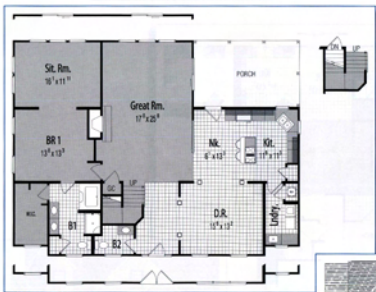

Pinehurst
1,155 SF

Ranch Plans

Pinehurst

3 BR - 2 BA
1155 SF

27'-6" x 38' x 46' + 2'-9" bump out

Augusta

3 BR - 2 BA
1210 SF
27'-6" x 44'

Santee

Charleston

2 BR - 2 BA
1210 SF
27'-6" x 44'

Westwood

2 BR - 1 1/2 BA
1239 SF

29'-6" x 51'-2" / 22' x 7'-11" bump out

Greenville

1 BR - 1 1/2 BA
1293 SF
27'-6" x 48'

Danville

1 BR - 1 1/2 BA
1558 SF

47'-3" x 42' / 13'-8" x 5'-8" / 19'-4" x 9'

Decatur

2 BR - 2 BA
1706 SF
w/ 13'-9" x 20' box

Grayson

3 BR - 2 BA
1867 SF
45'-4" x 52' x 41'-6" x 31'-6"

Morehead

1 BR - 1 1/2 BA
1896 SF
40' x 54'

Southport

2 BR - 2 BA
1983 SF
41'-4" x 62' x 31'-6"

Monroe

2 BR - 2 BA
2144 SF
43'-3" x 64' x 34'

Concord I

3 BR - 2½ BA
2406 SF
41' x 60'

Concord II

4 BR - 2½ BA
2355 SF
41'-3" x 60'