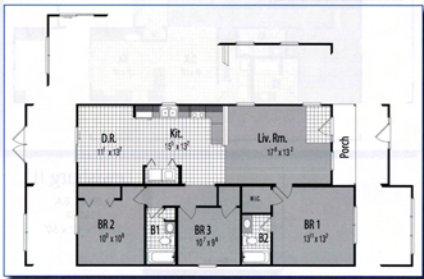

Pinehurst
1,155 SF

Ranch Plans

Pinehurst

3 BR - 2 BA
1155 SF

27'-6" x 38' x 46' + 2'-9" bump out

Augusta

3 BR - 2 BA
1210 SF
27'-6" x 44'

Santee

3 BR - 2 BA
1265 SF
27'-6" x 44' x 48'

Lewisburg I

3 BR - 2 BA
1265 SF
27'-6" x 44' x 48'

Lewisburg II

3 BR - 2 BA
1265 SF
27'-6" x 42' x 50'

Raleigh

3 BR - 2 BA
1320 SF
27'-6" x 48'

Rock Hill

4 BR - 2 BA
1540 SF
27'-6" x 56'

Bayview
1,752 SF

Cape Plans

Bayview

3 BR - 2 BA
1752 SF

27'-6" x 56' x 52' / 27'-6" x 13'

Bethel

1 BR - 1 1/2 BA
1100 SF
27'-6" x 40'

1 BR - 1 1/2 BA
1558 SF

47'-3" x 42' / 13'-8" x 5'-8" / 19'-4" x 9'

Decatur

2 BR - 2 BA
1706 SF
w/ 13'-9" x 20' box

Grayson

3 BR - 2 BA
1867 SF
45'-4" x 52' x 41'-6" x 31'-6"

Morehead

1 BR - 1 1/2 BA
1896 SF
40' x 54'