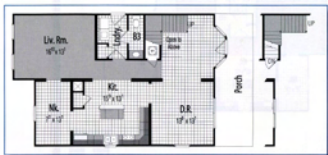

Pinehurst
1,155 SF

Ranch Plans

Pinehurst

3 BR - 2 BA
1155 SF

27'-6" x 38' x 46' + 2'-9" bump out

Augusta

3 BR - 2 BA
1210 SF
27'-6" x 44'

Santee

1 BR - 1 1/2 BA
1558 SF

47'-3" x 42' / 13'-8" x 5'-8" / 19'-4" x 9'

Decatur

2 BR - 2 BA
1706 SF
w/ 13'-9" x 20' box

Grayson

3 BR - 2 BA
1867 SF
45'-4" x 52' x 41'-6" x 31'-6"

Morehead

1 BR - 1 1/2 BA
1896 SF
40' x 54'

Southport

2 BR - 2 BA
1983 SF
41'-4" x 62' x 31'-6"

Monroe

2 BR - 2 BA
2144 SF
43'-3" x 64' x 34'

Concord I

3 BR - 2½ BA
2406 SF
41' x 60'

Concord II

4 BR - 2½ BA
2355 SF
41'-3" x 60'

Summer

3 BR - 1 1/2 BA
1488 SF
24' x 34' x 28'

Bedford

3 BR - 2 1/2 BA
1512 SF
24' x 36' x 46'

Georgetown

3 BR - 2½ BA
1632 SF
24' x 30' x 38'

Marion

3 BR - 2½ BA
1636 SF
27'-6" x 32' x 27'-6"