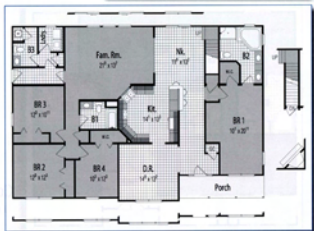

Pinehurst
1,155 SF

Ranch Plans

Pinehurst

3 BR - 2 BA
1155 SF

27'-6" x 38' x 46' + 2'-9" bump out

Augusta

3 BR - 2 BA
1210 SF
27'-6" x 44'

Santee

1 BR - 1 1/2 BA
1558 SF

47'-3" x 42' / 13'-8" x 5'-8" / 19'-4" x 9'

Decatur

2 BR - 2 BA
1706 SF
w/ 13'-9" x 20' box

Grayson

3 BR - 2 BA
1867 SF
45'-4" x 52' x 41'-6" x 31'-6"

Morehead

1 BR - 1 1/2 BA
1896 SF
40' x 54'

Southport

2 BR - 2 BA
1983 SF
41'-4" x 62' x 31'-6"

Monroe

2 BR - 2 BA
2144 SF
43'-3" x 64' x 34'

Concord I

3 BR - 2½ BA
2406 SF
41' x 60'

Concord II

4 BR - 2½ BA
2355 SF
41'-3" x 60'

Concord III

3 BR - 2½ BA
2343 SF
41'-3" x 60'

Wilmington

2 BR - 2 BA
1265 SF
27'-6" x 46'

Conway
2,200 SF

Two-Story Plans

Conway

4 BR - 3 1/2 BA
2,200 SF
27'-6" x 40"