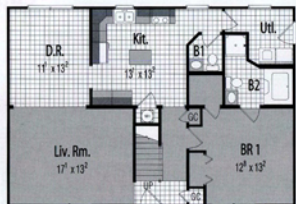

3 BR - 2 BA
1265 SF
27'-6" x 44' x 48'

Lewisburg I

3 BR - 2 BA
1265 SF
27'-6" x 44' x 48'

Lewisburg II

3 BR - 2 BA
1265 SF
27'-6" x 42' x 50'

Raleigh

3 BR - 2 BA
1320 SF
27'-6" x 48'

Rock Hill

4 BR - 2 BA
1540 SF
27'-6" x 56'

Bayview
1,752 SF

Cape Plans

Bayview

3 BR - 2 BA
1752 SF

27'-6" x 56' x 52' / 27'-6" x 13'

Bethel

1 BR - 1 1/2 BA
1100 SF
27'-6" x 40'

Charleston

2 BR - 2 BA
1210 SF
27'-6" x 44'

Westwood

2 BR - 1 1/2 BA
1239 SF

29'-6" x 51'-2" / 22' x 7'-11" bump out

Greenville

1 BR - 1 1/2 BA
1293 SF
27'-6" x 48'

Danville

1 BR - 1 1/2 BA
1558 SF

47'-3" x 42' / 13'-8" x 5'-8" / 19'-4" x 9'

Decatur

2 BR - 2 BA
1706 SF
w/ 13'-9" x 20' box

Grayson

3 BR - 2 BA
1867 SF
45'-4" x 52' x 41'-6" x 31'-6"

Morehead

1 BR - 1 1/2 BA
1896 SF
40' x 54'