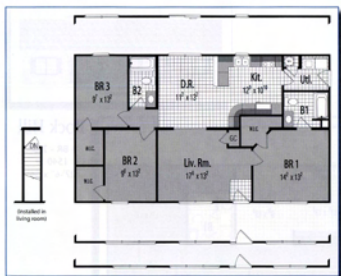

Pinehurst
1,155 SF

Ranch Plans

Pinehurst

3 BR - 2 BA
1155 SF

27'-6" x 38' x 46' + 2'-9" bump out

Augusta

3 BR - 2 BA
1210 SF
27'-6" x 44'

Santee

3 BR - 2 BA
1265 SF
27'-6" x 44' x 48'

Lewisburg I

3 BR - 2 BA
1265 SF
27'-6" x 44' x 48'

Lewisburg II

3 BR - 2 BA
1265 SF
27'-6" x 42' x 50'

Raleigh

3 BR - 2 BA
1320 SF
27'-6" x 48'

Rock Hill

4 BR - 2 BA
1540 SF
27'-6" x 56'

Bayview
1,752 SF

Cape Plans

Bayview

3 BR - 2 BA
1752 SF

27'-6" x 56' x 52' / 27'-6" x 13'

Bethel

1 BR - 1 1/2 BA
1100 SF
27'-6" x 40'

Charleston

2 BR - 2 BA
1210 SF
27'-6" x 44'

Westwood

2 BR - 1 1/2 BA
1239 SF

29'-6" x 51'-2" / 22' x 7'-11" bump out

Greenville

1 BR - 1 1/2 BA
1293 SF
27'-6" x 48'

Danville