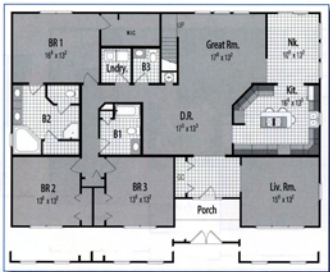

Pinehurst
1,155 SF

Ranch Plans

Pinehurst

3 BR - 2 BA
1155 SF

27'-6" x 38' x 46' + 2'-9" bump out

Augusta

3 BR - 2 BA
1210 SF
27'-6" x 44'

Santee

Charleston

2 BR - 2 BA
1210 SF
27'-6" x 44'

Westwood

2 BR - 1 1/2 BA
1239 SF

29'-6" x 51'-2" / 22' x 7'-11" bump out

Greenville

1 BR - 1 1/2 BA
1293 SF
27'-6" x 48'

Danville

1 BR - 1 1/2 BA
1558 SF

47'-3" x 42' / 13'-8" x 5'-8" / 19'-4" x 9'

Decatur

2 BR - 2 BA
1706 SF
w/ 13'-9" x 20' box

Grayson

3 BR - 2 BA
1867 SF
45'-4" x 52' x 41'-6" x 31'-6"

Morehead

1 BR - 1 1/2 BA
1896 SF
40' x 54'

Southport

2 BR - 2 BA
1983 SF
41'-4" x 62' x 31'-6"

Monroe

2 BR - 2 BA
2144 SF
43'-3" x 64' x 34'

Concord I

3 BR - 2½ BA
2406 SF
41' x 60'

Concord II

4 BR - 2½ BA
2355 SF
41'-3" x 60'