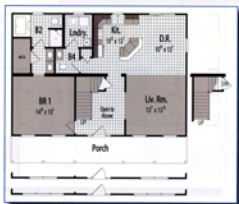

Pinehurst
1,155 SF

Ranch Plans

Pinehurst

3 BR - 2 BA
1155 SF

27'-6" x 38' x 46' + 2'-9" bump out

Augusta

3 BR - 2 BA
1210 SF
27'-6" x 44'

Santee

Southport

2 BR - 2 BA
1983 SF
41'-4" x 62' x 31'-6"

Monroe

2 BR - 2 BA
2144 SF
43'-3" x 64' x 34'

Concord I

3 BR - 2½ BA
2406 SF
41' x 60'

Concord II

4 BR - 2½ BA
2355 SF
41'-3" x 60'

Concord III

3 BR - 2½ BA
2343 SF
41'-3" x 60'

Wilmington

2 BR - 2 BA
1265 SF
27'-6" x 46'

Conway
2,200 SF

Two-Story Plans

Conway

4 BR - 3 1/2 BA
2,200 SF
27'-6" x 40"

Summer

3 BR - 1 1/2 BA
1488 SF
24' x 34' x 28'

Bedford

3 BR - 2 1/2 BA
1512 SF
24' x 36' x 46'

Georgetown

3 BR - 2½ BA
1632 SF
24' x 30' x 38'

Marion

3 BR - 2½ BA
1636 SF
27'-6" x 32' x 27'-6"