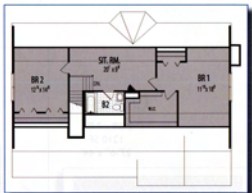

Pinehurst
1,155 SF

Ranch Plans

Pinehurst

3 BR - 2 BA
1155 SF

27'-6" x 38' x 46' + 2'-9" bump out

Augusta

3 BR - 2 BA
1210 SF
27'-6" x 44'

Santee

4 BR - 2 BA
1540 SF
27'-6" x 56'

Bayview
1,752 SF

Cape Plans

Bayview

3 BR - 2 BA
1752 SF

27'-6" x 56' x 52' / 27'-6" x 13'

Bethel

1 BR - 1 1/2 BA
1100 SF
27'-6" x 40'

Charleston

2 BR - 2 BA
1210 SF
27'-6" x 44'

Westwood

2 BR - 1 1/2 BA
1239 SF

29'-6" x 51'-2" / 22' x 7'-11" bump out

Greenville

1 BR - 1 1/2 BA
1293 SF
27'-6" x 48'

Danville

1 BR - 1 1/2 BA
1558 SF

47'-3" x 42' / 13'-8" x 5'-8" / 19'-4" x 9'

Decatur

2 BR - 2 BA
1706 SF
w/ 13'-9" x 20' box

Grayson

3 BR - 2 BA
1867 SF
45'-4" x 52' x 41'-6" x 31'-6"

Morehead

1 BR - 1 1/2 BA
1896 SF
40' x 54'