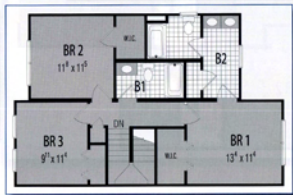

Charleston

2 BR - 2 BA
1210 SF
27'-6" x 44'

Westwood

2 BR - 1 1/2 BA
1239 SF

29'-6" x 51'-2" / 22' x 7'-11" bump out

Greenville

1 BR - 1 1/2 BA
1293 SF
27'-6" x 48'

Danville

1 BR - 1 1/2 BA
1558 SF

47'-3" x 42' / 13'-8" x 5'-8" / 19'-4" x 9'

Decatur

2 BR - 2 BA
1706 SF
w/ 13'-9" x 20' box

Grayson

3 BR - 2 BA
1867 SF
45'-4" x 52' x 41'-6" x 31'-6"

Morehead

1 BR - 1 1/2 BA
1896 SF
40' x 54'

Southport

2 BR - 2 BA
1983 SF
41'-4" x 62' x 31'-6"

Monroe

2 BR - 2 BA
2144 SF
43'-3" x 64' x 34'

Concord I

3 BR - 2½ BA
2406 SF
41' x 60'

Concord II

4 BR - 2½ BA
2355 SF
41'-3" x 60'

Summer

3 BR - 1 1/2 BA
1488 SF
24' x 34' x 28'

Bedford

3 BR - 2 1/2 BA
1512 SF
24' x 36' x 46'

Georgetown

3 BR - 2½ BA
1632 SF
24' x 30' x 38'

Marion

3 BR - 2½ BA
1636 SF
27'-6" x 32' x 27'-6"