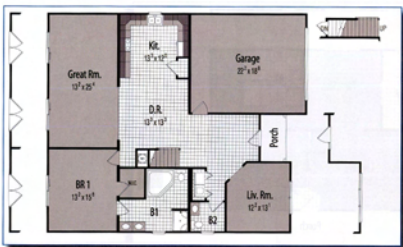

Pinehurst
1,155 SF

Ranch Plans

Pinehurst

3 BR - 2 BA
1155 SF

27'-6" x 38' x 46' + 2'-9" bump out

Augusta

3 BR - 2 BA
1210 SF
27'-6" x 44'

Santee

Charleston

2 BR - 2 BA
1210 SF
27'-6" x 44'

Westwood

2 BR - 1 1/2 BA
1239 SF

29'-6" x 51'-2" / 22' x 7'-11" bump out

Greenville

1 BR - 1 1/2 BA
1293 SF
27'-6" x 48'

Danville

1 BR - 1 1/2 BA
1558 SF

47'-3" x 42' / 13'-8" x 5'-8" / 19'-4" x 9'

Decatur

2 BR - 2 BA
1706 SF
w/ 13'-9" x 20' box

Grayson

3 BR - 2 BA
1867 SF
45'-4" x 52' x 41'-6" x 31'-6"

Morehead

1 BR - 1 1/2 BA
1896 SF
40' x 54'

Southport

2 BR - 2 BA
1983 SF
41'-4" x 62' x 31'-6"

Monroe

2 BR - 2 BA
2144 SF
43'-3" x 64' x 34'

Concord I

3 BR - 2½ BA
2406 SF
41' x 60'

Concord II

4 BR - 2½ BA
2355 SF
41'-3" x 60'