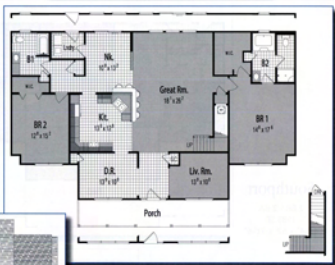

Pinehurst
1,155 SF

Ranch Plans

Pinehurst

3 BR - 2 BA
1155 SF

27'-6" x 38' x 46' + 2'-9" bump out

Augusta

3 BR - 2 BA
1210 SF
27'-6" x 44'

Santee

Charleston

2 BR - 2 BA
1210 SF
27'-6" x 44'

Westwood

2 BR - 1 1/2 BA
1239 SF

29'-6" x 51'-2" / 22' x 7'-11" bump out

Greenville

1 BR - 1 1/2 BA
1293 SF
27'-6" x 48'

Danville

1 BR - 1 1/2 BA
1558 SF

47'-3" x 42' / 13'-8" x 5'-8" / 19'-4" x 9'

Decatur

2 BR - 2 BA
1706 SF
w/ 13'-9" x 20' box

Grayson

3 BR - 2 BA
1867 SF
45'-4" x 52' x 41'-6" x 31'-6"

Morehead

1 BR - 1 1/2 BA
1896 SF
40' x 54'

Southport

2 BR - 2 BA
1983 SF
41'-4" x 62' x 31'-6"

Monroe

2 BR - 2 BA
2144 SF
43'-3" x 64' x 34'

Concord I

3 BR - 2½ BA
2406 SF
41' x 60'

Concord II

4 BR - 2½ BA
2355 SF
41'-3" x 60'