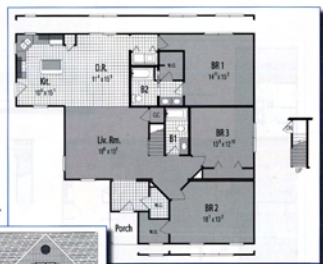

Pinehurst
1,155 SF

Ranch Plans

Pinehurst

3 BR - 2 BA
1155 SF

27'-6" x 38' x 46' + 2'-9" bump out

Augusta

3 BR - 2 BA
1210 SF
27'-6" x 44'

Santee

Charleston

2 BR - 2 BA
1210 SF
27'-6" x 44'

Westwood

2 BR - 1 1/2 BA
1239 SF

29'-6" x 51'-2" / 22' x 7'-11" bump out

Greenville

1 BR - 1 1/2 BA
1293 SF
27'-6" x 48'

Danville

1 BR - 1 1/2 BA
1558 SF

47'-3" x 42' / 13'-8" x 5'-8" / 19'-4" x 9'

Decatur

2 BR - 2 BA
1706 SF
w/ 13'-9" x 20' box

Grayson

3 BR - 2 BA
1867 SF
45'-4" x 52' x 41'-6" x 31'-6"

Morehead

1 BR - 1 1/2 BA
1896 SF
40' x 54'

Southport

2 BR - 2 BA
1983 SF
41'-4" x 62' x 31'-6"

Monroe

2 BR - 2 BA
2144 SF
43'-3" x 64' x 34'

Concord I

3 BR - 2½ BA
2406 SF
41' x 60'

Concord II

4 BR - 2½ BA
2355 SF
41'-3" x 60'