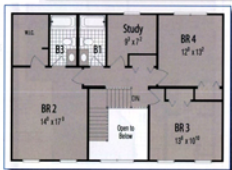

Pinehurst
1,155 SF

Ranch Plans

Pinehurst

3 BR - 2 BA
1155 SF

27'-6" x 38' x 46' + 2'-9" bump out

Augusta

3 BR - 2 BA
1210 SF
27'-6" x 44'

Santee

Southport

2 BR - 2 BA
1983 SF
41'-4" x 62' x 31'-6"

Monroe

2 BR - 2 BA
2144 SF
43'-3" x 64' x 34'

Concord I

3 BR - 2½ BA
2406 SF
41' x 60'

Concord II

4 BR - 2½ BA
2355 SF
41'-3" x 60'

Concord III

3 BR - 2½ BA
2343 SF
41'-3" x 60'

Wilmington

2 BR - 2 BA
1265 SF
27'-6" x 46'

Conway
2,200 SF

Two-Story Plans

Conway

4 BR - 3 1/2 BA
2,200 SF
27'-6" x 40"

Summer

3 BR - 1 1/2 BA
1488 SF
24' x 34' x 28'

Bedford

3 BR - 2 1/2 BA
1512 SF
24' x 36' x 46'

Georgetown

3 BR - 2½ BA
1632 SF
24' x 30' x 38'

Marion

3 BR - 2½ BA
1636 SF
27'-6" x 32' x 27'-6"