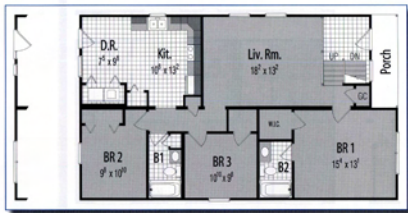

Pinehurst
1,155 SF

Ranch Plans

Pinehurst

3 BR - 2 BA
1155 SF

27'-6" x 38' x 46' + 2'-9" bump out

Augusta

3 BR - 2 BA
1210 SF
27'-6" x 44'

Santee

3 BR - 2 BA
1265 SF
27'-6" x 44' x 48'

Lewisburg I

3 BR - 2 BA
1265 SF
27'-6" x 44' x 48'

Lewisburg II

3 BR - 2 BA
1265 SF
27'-6" x 42' x 50'

Raleigh

3 BR - 2 BA
1320 SF
27'-6" x 48'

Rock Hill

4 BR - 2 BA
1540 SF
27'-6" x 56'

Bayview
1,752 SF

Cape Plans

Bayview

3 BR - 2 BA
1752 SF

27'-6" x 56' x 52' / 27'-6" x 13'

Bethel

1 BR - 1 1/2 BA
1100 SF
27'-6" x 40'

Southport

2 BR - 2 BA
1983 SF
41'-4" x 62' x 31'-6"

Monroe

2 BR - 2 BA
2144 SF
43'-3" x 64' x 34'

Concord I

3 BR - 2½ BA
2406 SF
41' x 60'

Concord II

4 BR - 2½ BA
2355 SF
41'-3" x 60'